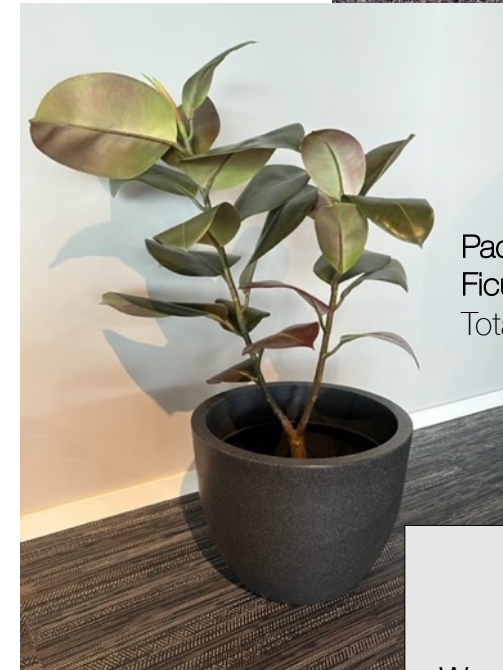

Padua small dark grey 160043
Ficus Elastica 160135
Total height ca 900 mm

REMEMBER!
Leca 45L 160095
Wood Chips brown 40L 160065